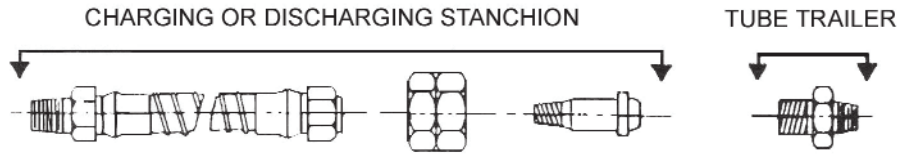

Tube Trailer Transfer Hoses and Connections by Gas Service

Oxygen Service 3,000 PSIG MAWP

Note: all components must be ordered to supply a complete assembly.

Component	Connections	Materials of Construction	Size	Part Number
Hose	MNPT x FNPT x Length	SS - corrugated inner tube w/ braided wire, brass sheath & outer casing	1/2" x 1/2" x 10' long	273-330317
	MNPT x FNPT x Length	SS - corrugated inner tube w/ braided wire, brass sheath & outer casing	1/2" x 1/2" x 14' long	273-414044
Union Nut	1" - 1 1/2" FNPS RH	Brass	N/A	279-340495
Tailpiece	1/2" MNPT	Brass	N/A	279-330764
Adapter	1" - 1 1/2" MNPS RH x 1/2" MNPT	Brass	N/A	279-330776

Inert Service

3,000 PSIG MAWP Note: all components must be ordered to supply a complete assembly.

Component	Connections	Materials of Construction	Size	Part Number
Hose	MNPT x FNPT x Length	Plastic - nylon core with polyurethane cover and cad plated spring guard	1/2" x 1/2" x 14' long	273-412300
Union Nut	1/4" - 1 1/2" FNPS RH	Brass	N/A	279-409998
Tailpiece	1/2" MNPT	Brass	N/A	279-330764
Adapter	1/4" - 1 1/2" MNPS RH x 1/2" MNPT	Brass	N/A	279-330795

Argon Service 3,000 PSIG MAWP

Note: all components must be ordered to supply a complete assembly.

Component	Connections	Materials of Construction	Size	Part Number
Hose	MNPT x FNPT x Length	Plastic - nylon core with polyurethane cover and cad plated spring guard	1/2" x 1/2" x 14' long	273-412300
Union Nut	1/2" - 1 1/2" FNPS RH	Brass	N/A	279-411867
Tailpiece	1/2" FNPT	Brass	N/A	279-411868
Adapter	1/2" - 1 1/2" MNPS RH x 1/2" FNPT	Brass	N/A	279-411883*

*These fittings have 1/2" FNPT. Use 1/2" NPT short nipple (3,000 PSI) to attach to hose or manifold. All transfer hoses are pressure-tested at 3,100 PSIG.

Tube Trailer Transfer Hoses and Connections by Gas Service